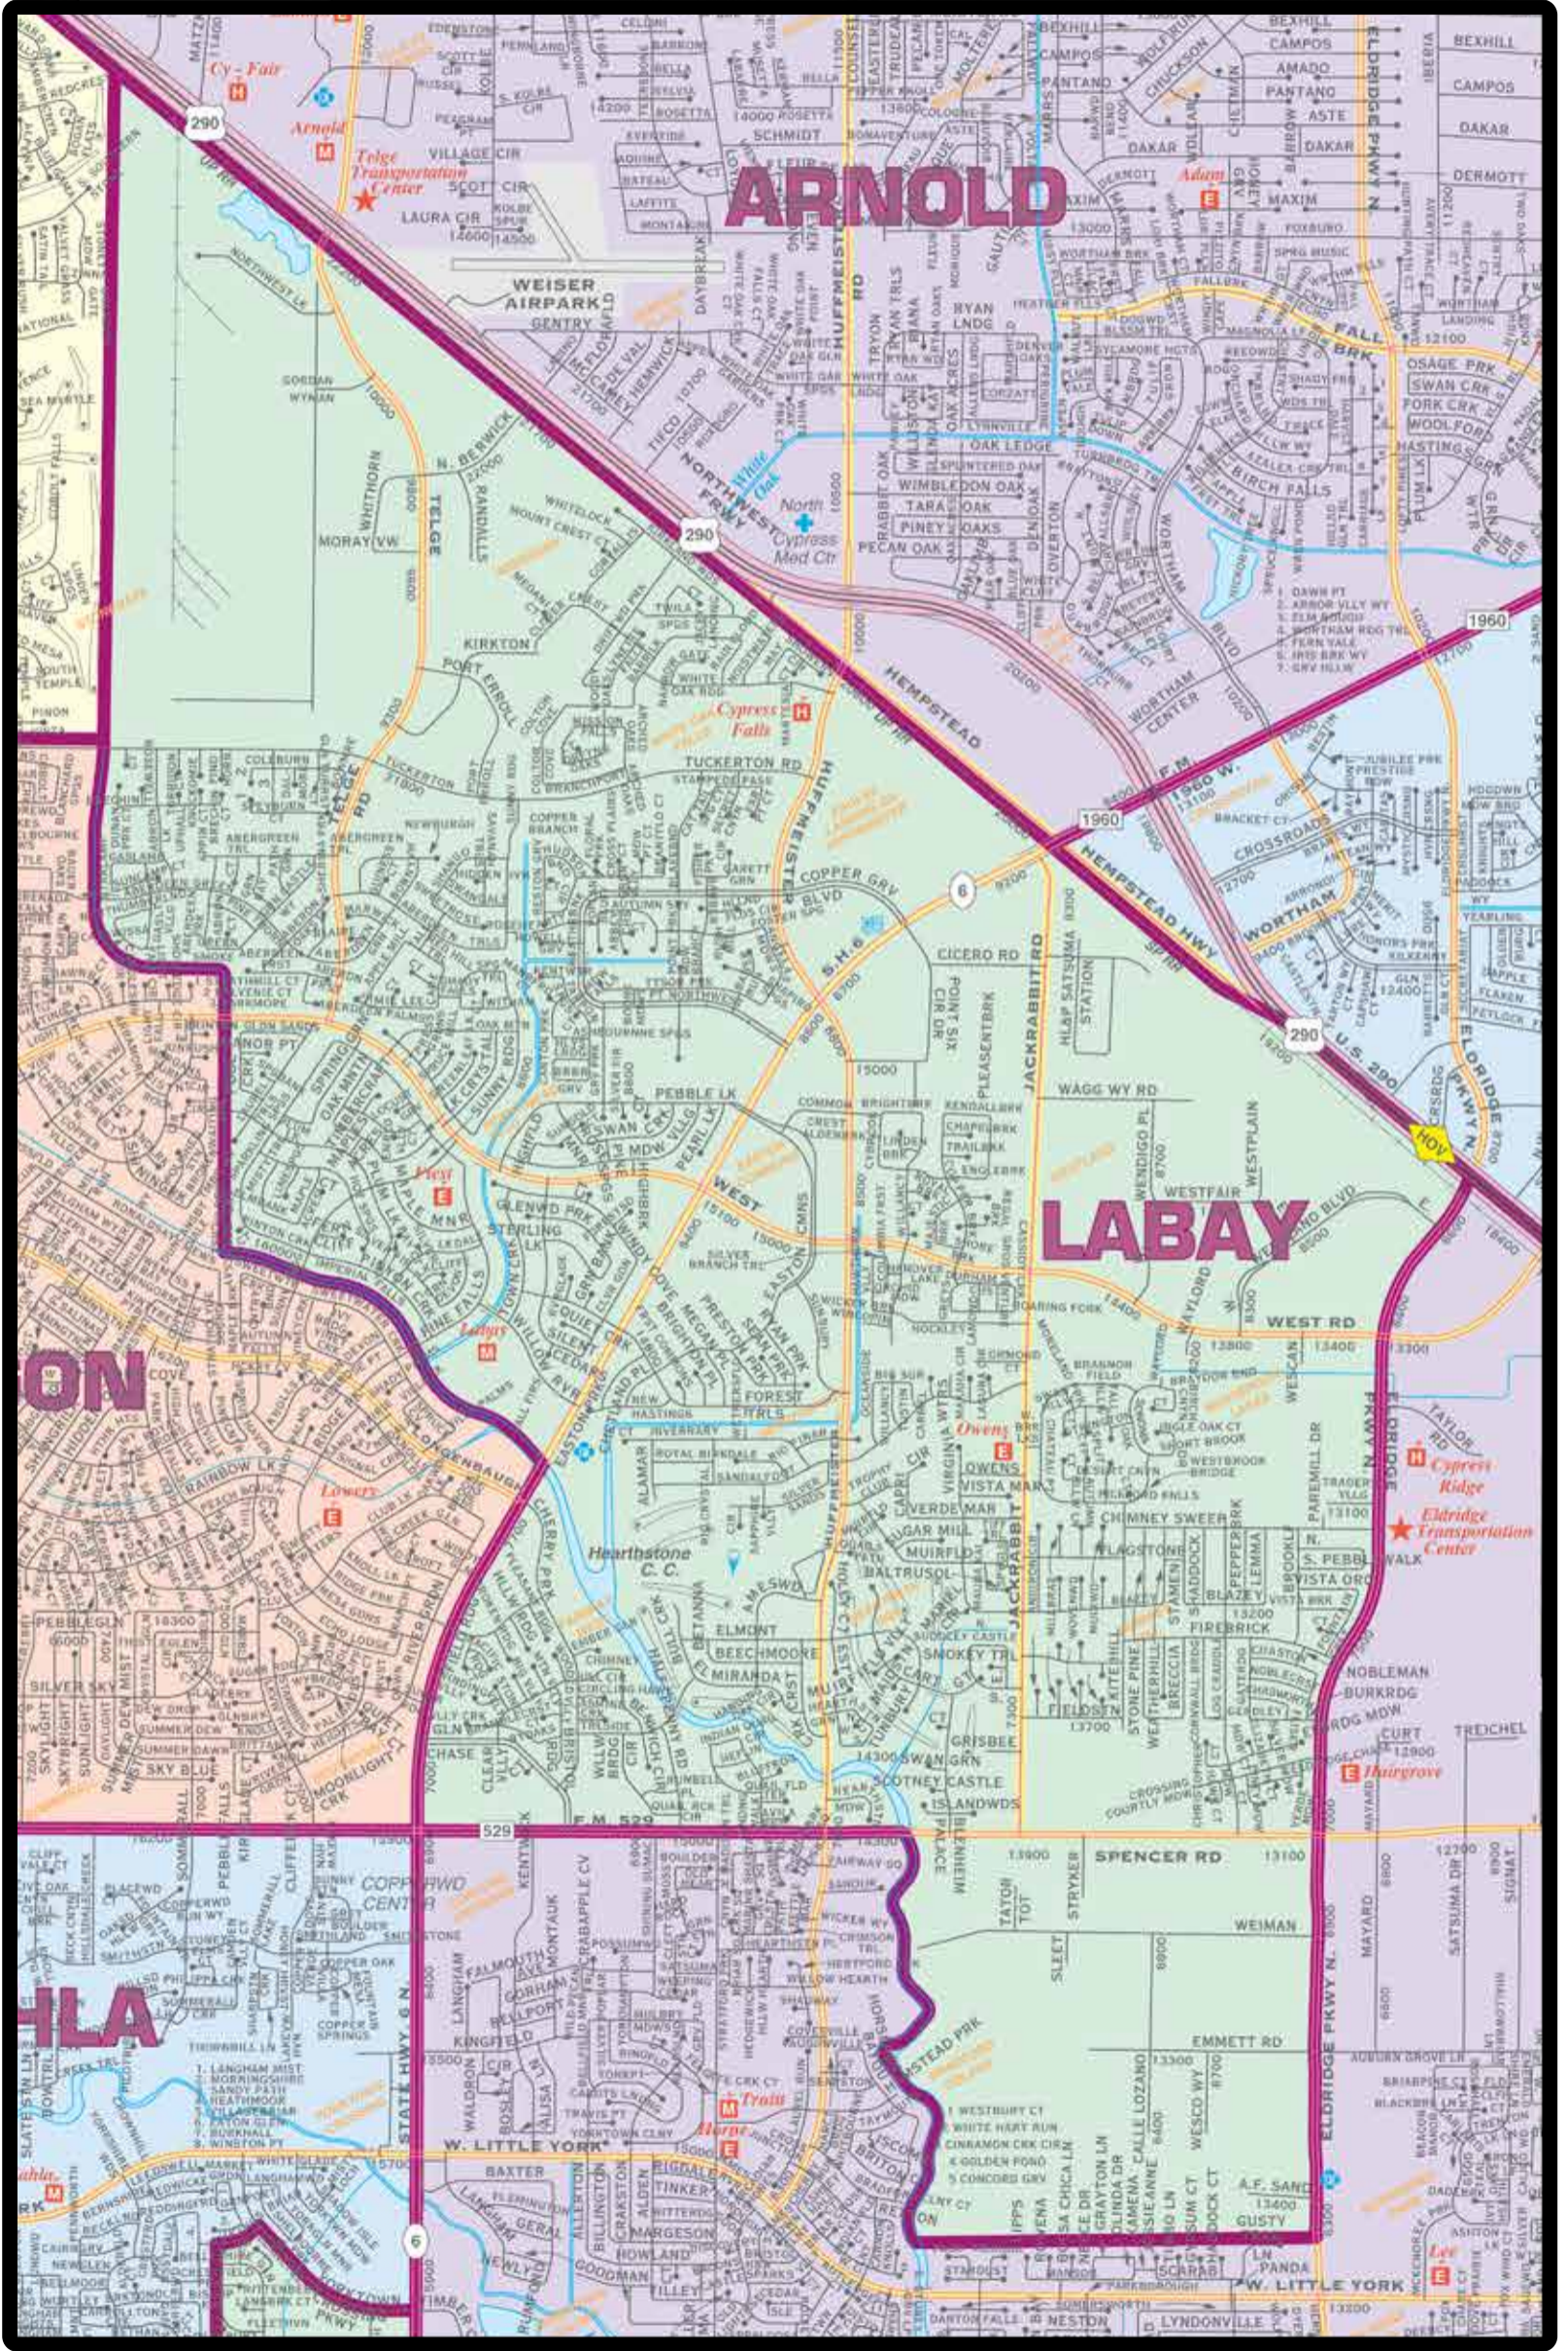

# LABAY MIDDLE SCHOOL

**15435 WILLOW RIVER - HOUSTON, TEXAS 77095**  
**281-463-5800**